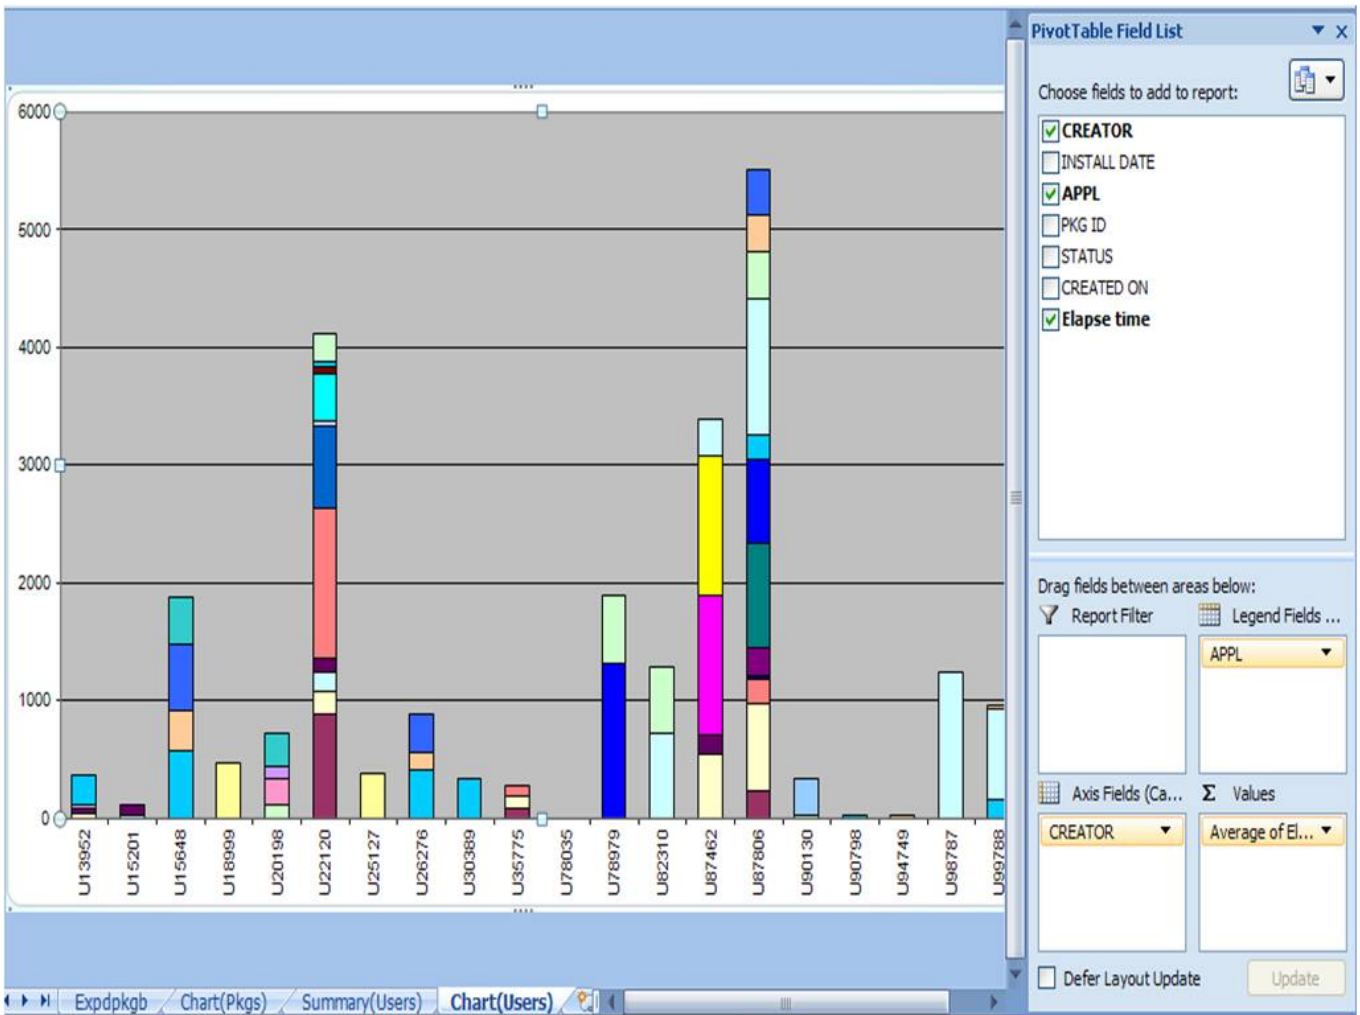

All expired non-BAS packages

- [<Built-in Reports>](#) |
- [<CMN/ZMF Reporting>](#) |
- [<CMN/ZMF Performance Tuning>](#)

Summary: List all non-BAS packages with a planned install date in the past.

Checkout [cleanup obsolete pkgs](#) for a variation of this question ... still based on the (old fashioned) CMNSAS10.

Valid line commands: A fter, B efore, M ove, I nsert, D elete
Enter END to save, ENTER to continue or CANCEL to exit.

Cmd Column name Oper Value Ord Grp
-----
- Pkg Creator _____ A Y
- Appl-PkgId _____ - -
- Prod Site _____ - -
- Plnd PRD INS LT &TODAY _____ A -
- Pkg Status _____ NE BAS _____ - -
- CRE Date _____ - -
***** Bottom of data *****

```

Report Variables:

Because of the nature of this report, it doesn't have/require any report variables.

Report Output:

```

***** Top of Data *****
000001 creator<package<siteName<installDate<packageStatus<dateCreated<
000002 U05380<ISEC000373<ACPD<2012/08/10<FRZ<2012/08/08<
000003 U05380<ISEC000373<ONTD<2012/08/10<FRZ<2012/08/08<
000004 U14230<IKRE000129<ACPD<2011/12/31<DEV<2004/10/01<
000005 U14230<IKRE000129<ONTD<2011/12/31<DEV<2004/10/01<
000006 U14230<IKRE000249<ACPD<2011/12/31<DEV<2007/02/14<
000007 U14230<IKRE000249<ONTD<2011/12/31<DEV<2007/02/14<
000008 U14230<IKRE000287<ACPD<2011/12/31<DEV<2008/02/12<
000009 U14230<IKRE000287<ONTD<2011/12/31<DEV<2008/02/12<
000010 U14230<IKRE000307<ACPD<2011/12/31<DEV<2008/08/20<
000011 U14230<IKRE000307<ONTD<2011/12/31<DEV<2008/08/20<
000012 U14230<IKRE000307<PRODP1M1<2011/12/31<DEV<2008/08/20<
- - - - - 935 Line(s) not Displayed
000948 U80602<IWE0001167<ACPD<2012/06/18<DEV<2012/03/19<
000949 U80602<IWE0001167<ONTD<2012/06/18<DEV<2012/03/19<
000950 U80602<IWE0001167<PRODP1M1<2012/06/18<DEV<2012/03/19<
000951 U99609<IWE0000846<ACPD<2012/08/10<DEV<2009/08/07<
000952 U99609<IWE0000846<ONTD<2012/08/10<DEV<2009/08/07<
000953 U99609<IWE0000846<PRODP1M1<2012/08/10<DEV<2009/08/07<
***** Bottom of Data *****